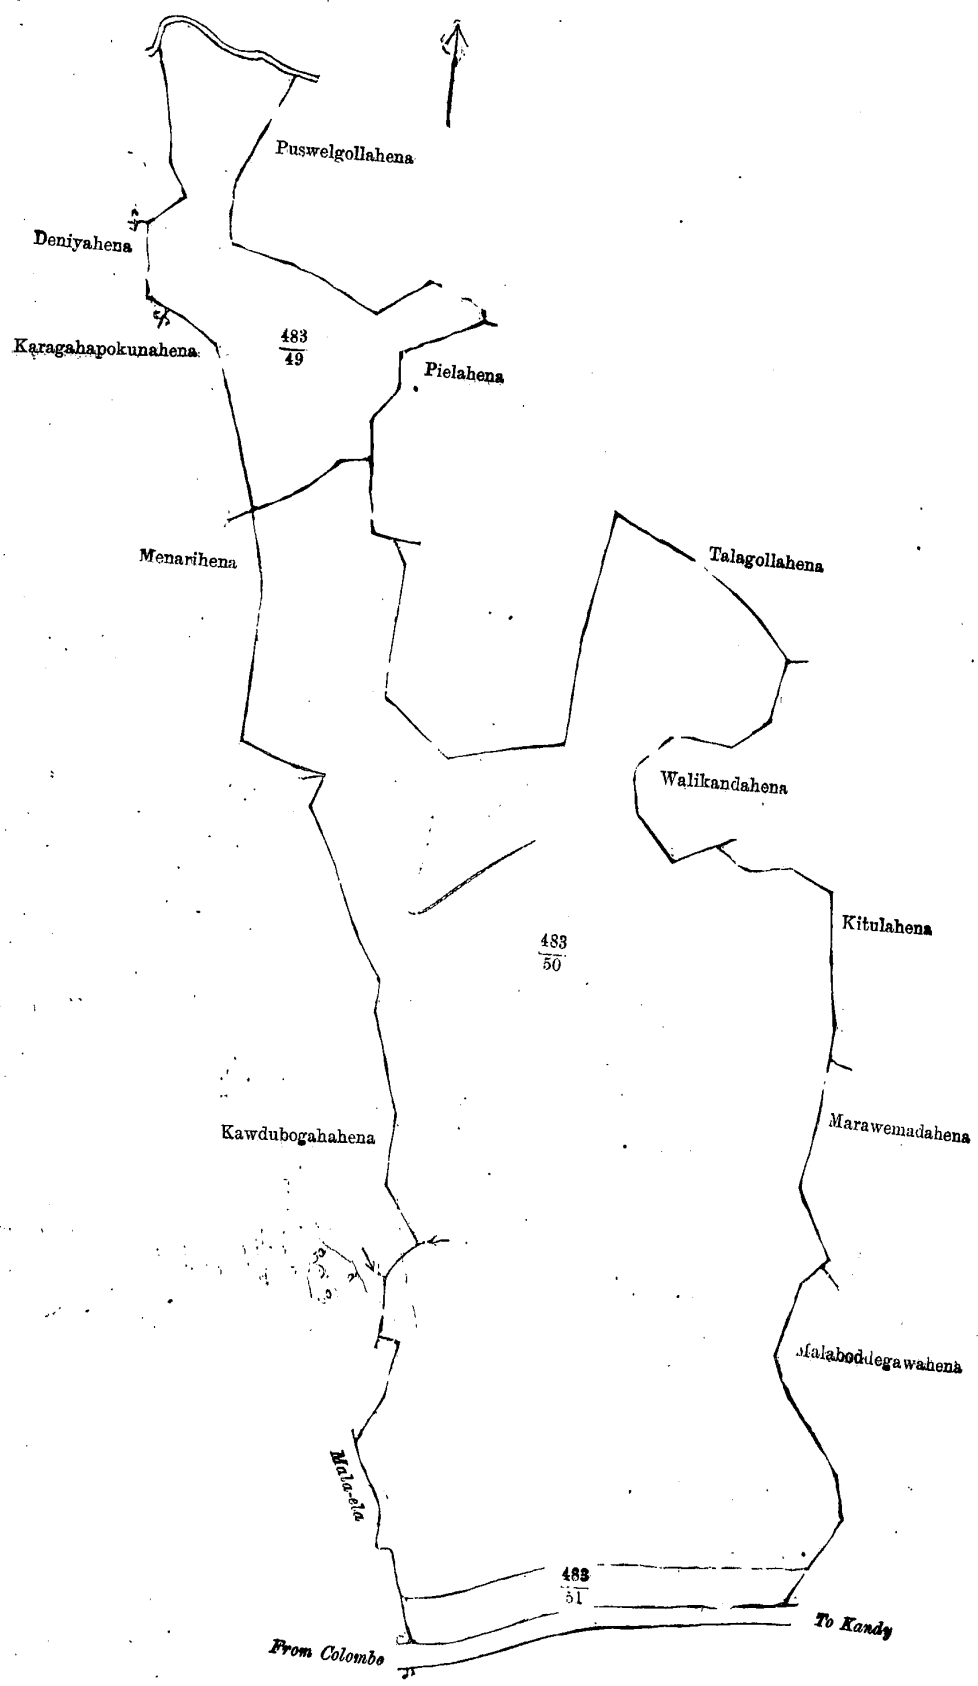

தண்டு.

49	...	குக்குகஸ்தென்ன	...
50	...	தலகொலலேன மூக்கலான	...
51	..	றெ	...

வீச்சாலம்.

...	3	0	37
...	22	1	14
...	0	3	28
			26 1 39

Situation : Morawaka village in Otara pattu of Beligal korale.

Lot.	Name of Land.	Extent.
		A. R. P.
49 ...	Kajugastenna	3 0 37
50 ...	Talagollahenamukalana	22 1 14
51 ...	Do.	0 3 28

Surveyor-General's Office,
538 Colombo April 2, 1900.

S. J. C. MORE,
for Surveyor-General.