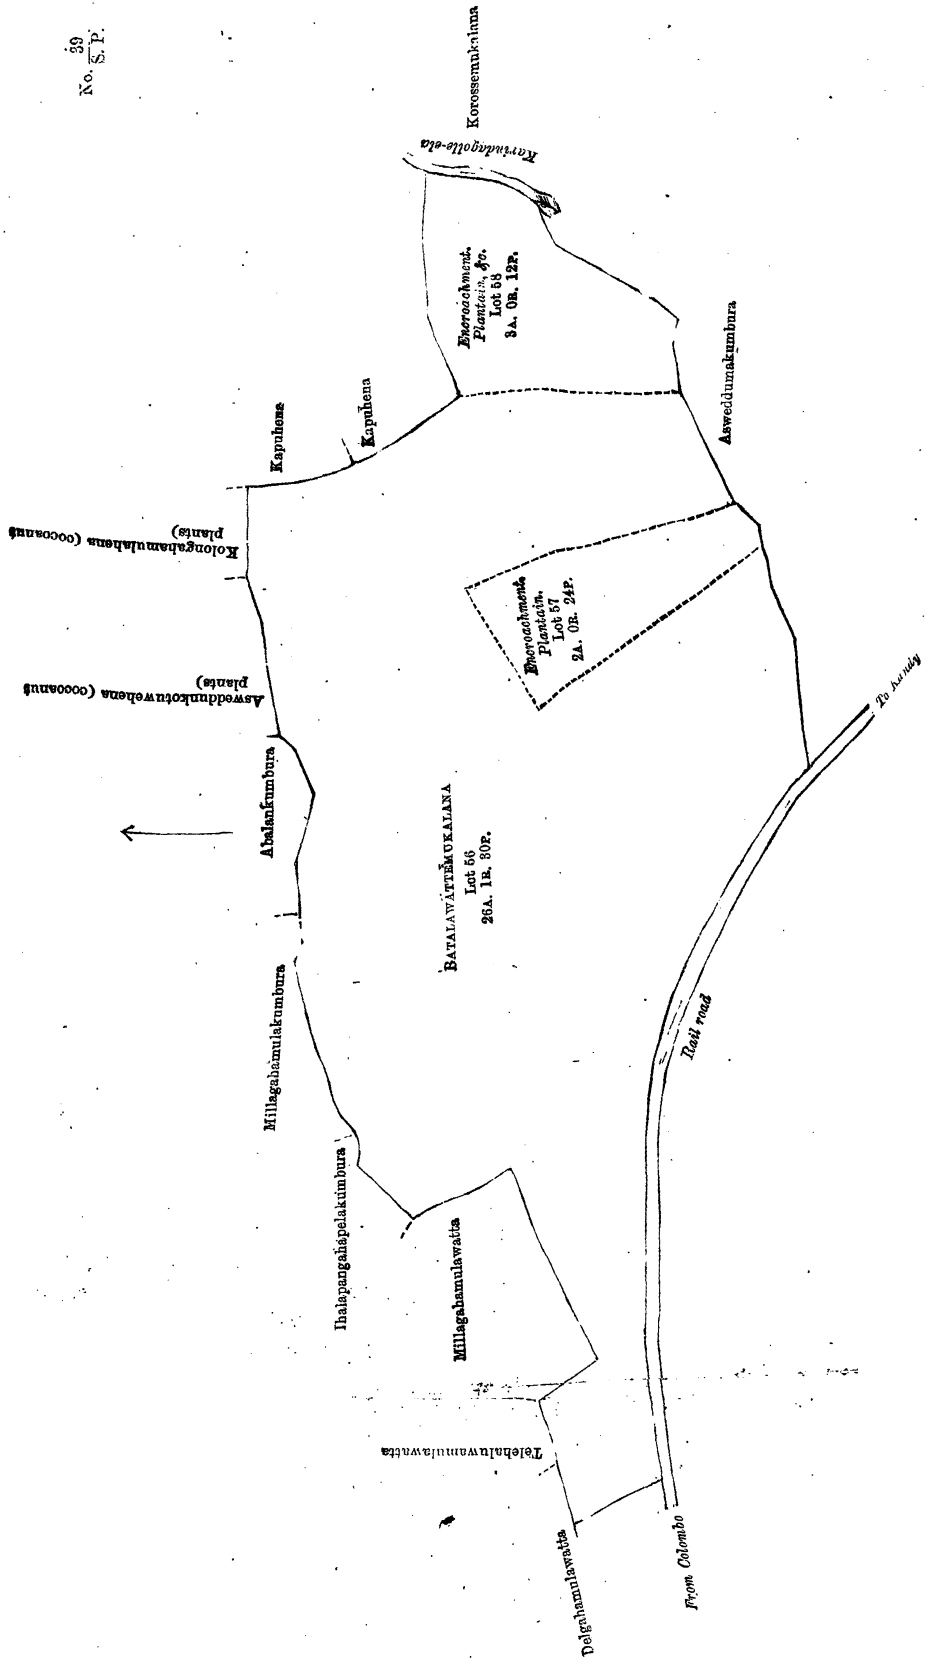

No. 39  
E.P.

Scale of 4 Chains to an Inch.

Situated in the village Tismalpolo of Walgam pattuwa in Kinigoda korale, Kegalla District.

Surveyor-General's Office,  
Colombo, August 21, 1900.

S. J. C. MORE,  
Assistant Surveyor-General.